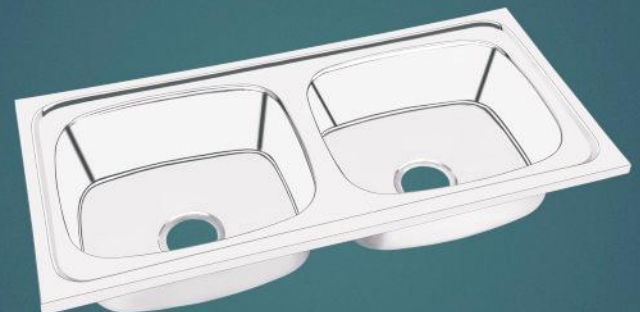

**SINGLE BOWL**

SINK SIZE	BOWL SIZE	PACKING	AVAILABIE
22 x 18 X 7	20 x 16	6	B
22 x 18 x 8	20 x 16	5 1 1	B P G

**SINGLE BOWL**

SINK SIZE	BOWL SIZE	PACKING	AVAILABIE
24 x 18 X 7	22 x 16	6	B
24 x 18 x 8	22 x 16	5 1 1	B P G
24 x 18 X 9	22 x 16	4 1 1	B P G
24 x 18 x 10	22 x 16	1	G

*Exclusive*  
Kitchen **Sink**

AN ISO 9001:2015 CERTIFIED COMPANY

**SINGLE BOWL  
WITH DRAIN BOARD**

SINK SIZE	BOWL SIZE	PACKING	AVAILABIE
37 x 18 X 8	16 x 14	5	G
45 x 20 x 8	20 x 16	5	G

**DOUBLE BOWL**

SINK SIZE	BOWL SIZE	PACKING	AVAILABIE
37 x 18 X 8	16 x 14	5	G
45 x 20 x 8	20 x 16	5	G

*Exclusive*  
Kitchen **Sink**

AN ISO 9001:2015 CERTIFIED COMPANY

**SQUARE STRAIGHT BOWL**

SINK SIZE	BOWL SIZE	PACKING	AVAILABIE
18 x 16 X 8	16 x 14	1	G
24 x 18 x 9	22 x 16	1	G

*Exclusive*  
Kitchen Sink

AN ISO 9001:2015 CERTIFIED COMPANY