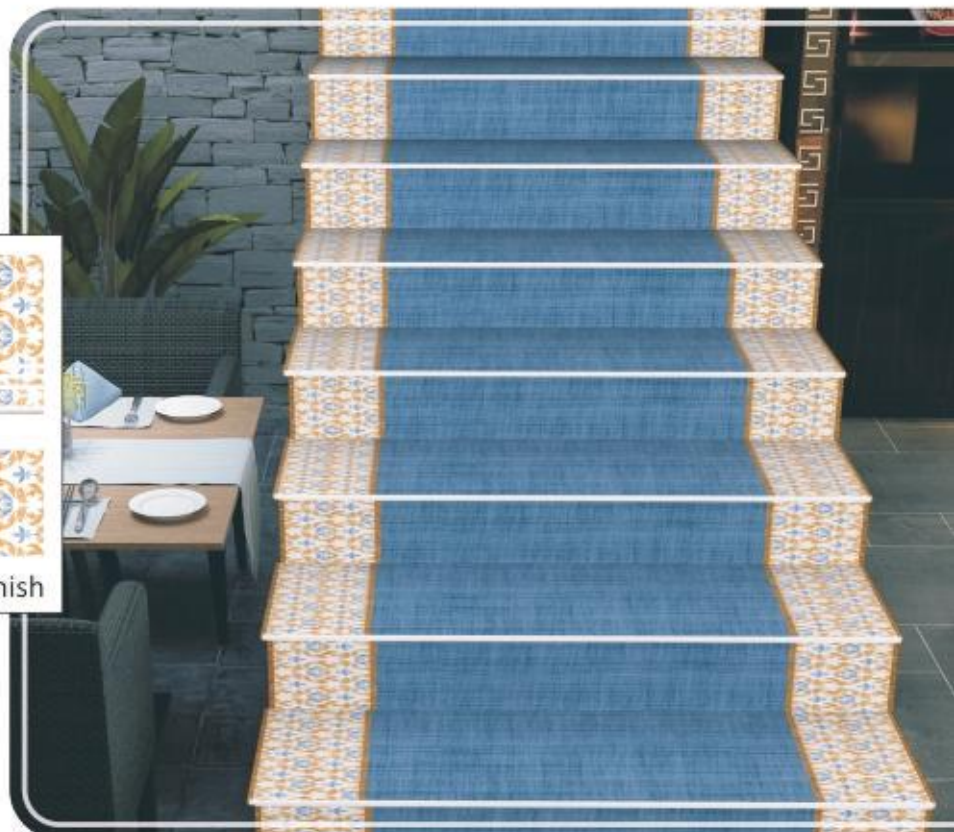

Riser 1000mm x 200mm

Step 1000mm x 300mm

Riser 1000mm x 200mm

Matt Finish

18019

18020

Matt Finish

Unscale interior decor & Uniqueness