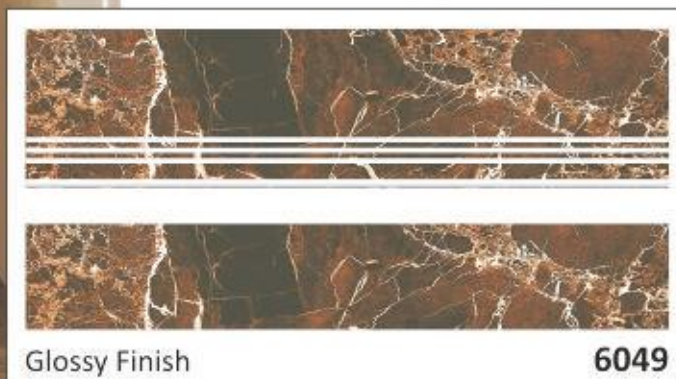

Step 1200mm x 300mm

Riser 1200mm x 200mm

Matt Finish

7012

7013

Matt Finish

Step 1200mm x 300mm

Riser 1200mm x 200mm