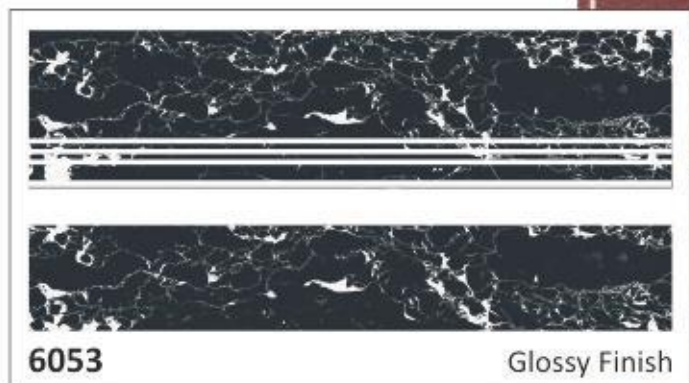

6053

Glossy Finish