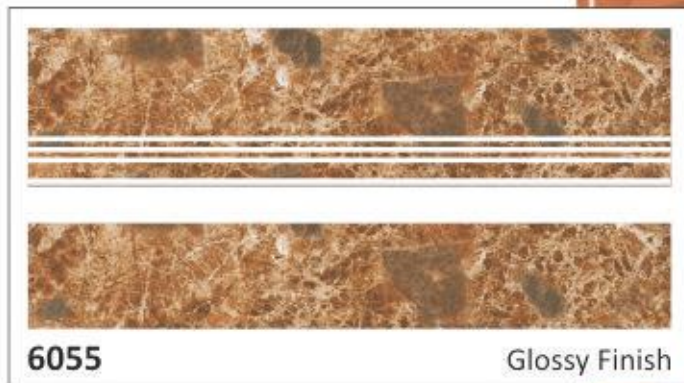

Glossy Finish

6049

6053

Glossy Finish

Step 1200mm x 300mm

Riser 1200mm x 200mm

Creating a
Step for your
Dream Home ...

Step 1000mm x 300mm