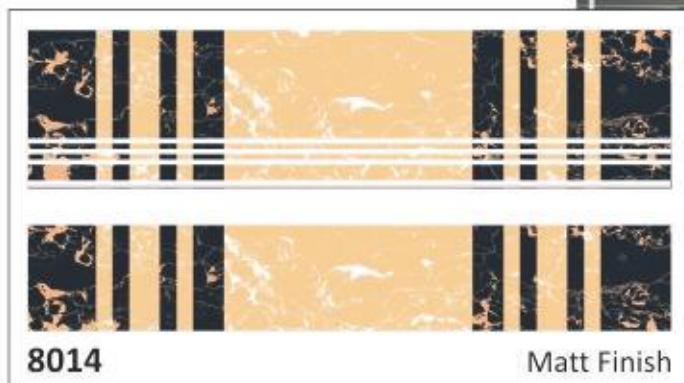

Step 1200mm x 300mm

Riser 1200mm x 200mm